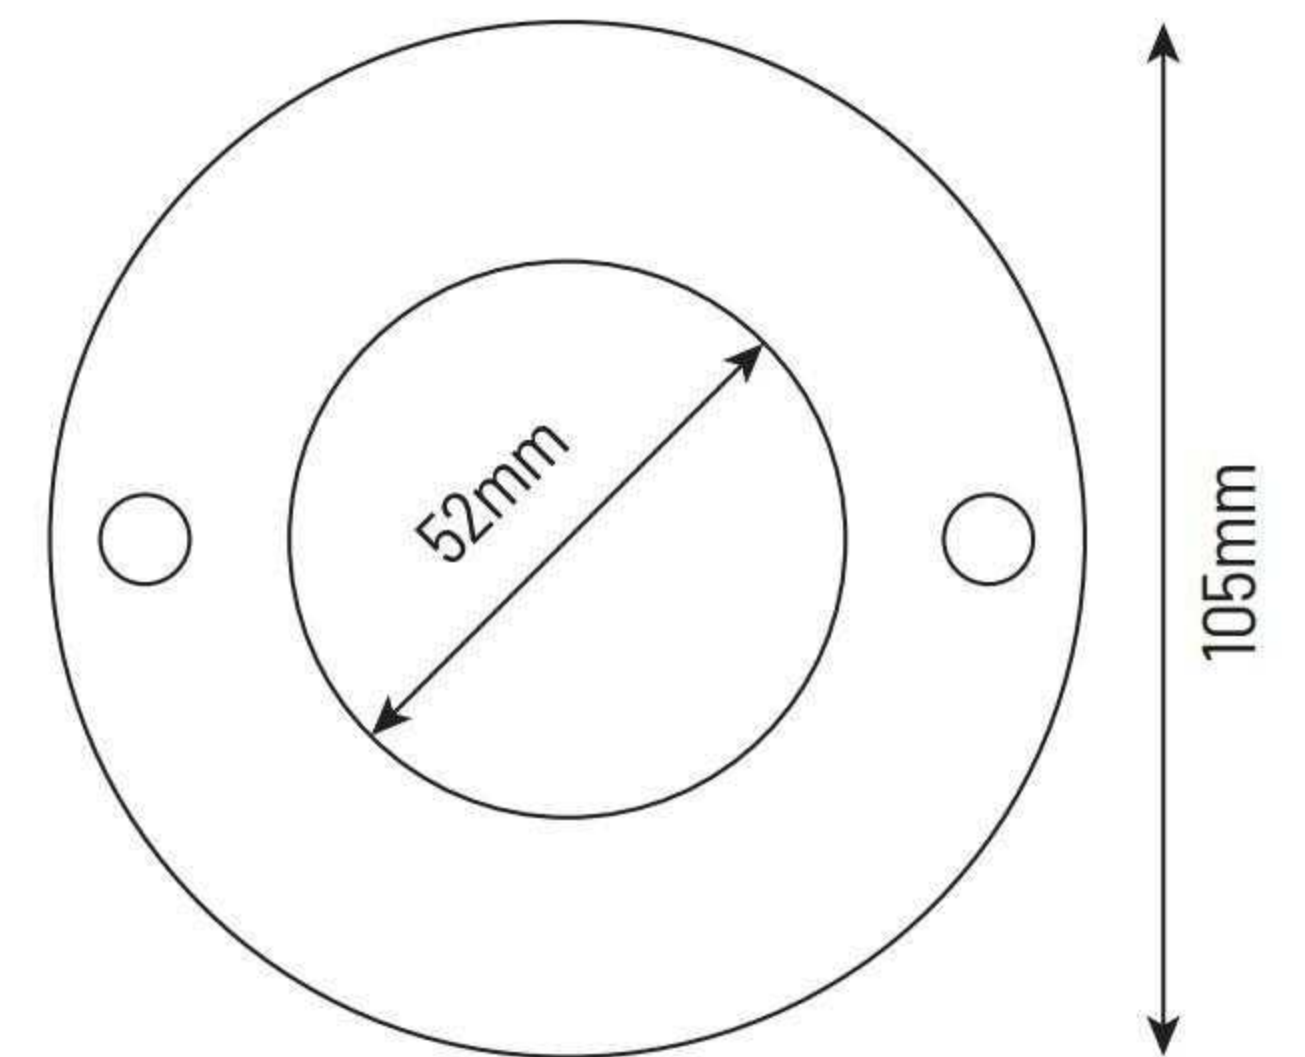

Code : W2010 / W2011 / W2012

ABS Frame + PC cover , filled with epoxy resin

W2012

W2011

W2010

Code : W2010 / 2011 / W2012

W2010 SMD5050 LED

Product Parameters

CODE	Volt	Power	LED	Qty	Lumens				Remarks
					WHT	DW	RGB	RGBW	
W2010	DC12V	9W	SMD3030	9pcs	800lm	/	400lm	/	RGB control way External control
		9W	SMD5050	36pcs	900lm	/	450lm	/	
W2011	DC12V	6W	SMD3030	6pcs	500lm	/	250lm	/	
W2012	DC12V	3W	SMD3030	3pcs	280lm	/	150lm	/	

Code : M1005

ABS Frame (Size 105mm)

Features

- * ABS frame
- * SMD5050 LED, color mixed better
- * Multiple installation methods
For concrete, W/WO niche
- * Filled with epoxy resin, IP68

Product Parameters