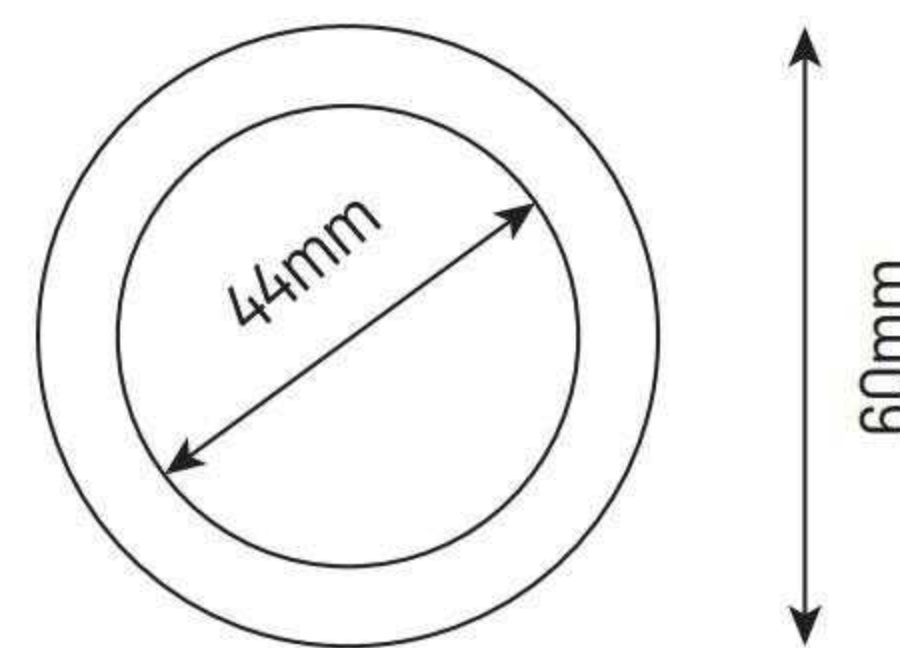

Code : W2010 / W2011 / W2012

ABS Frame + PC cover , filled with epoxy resin

W2011