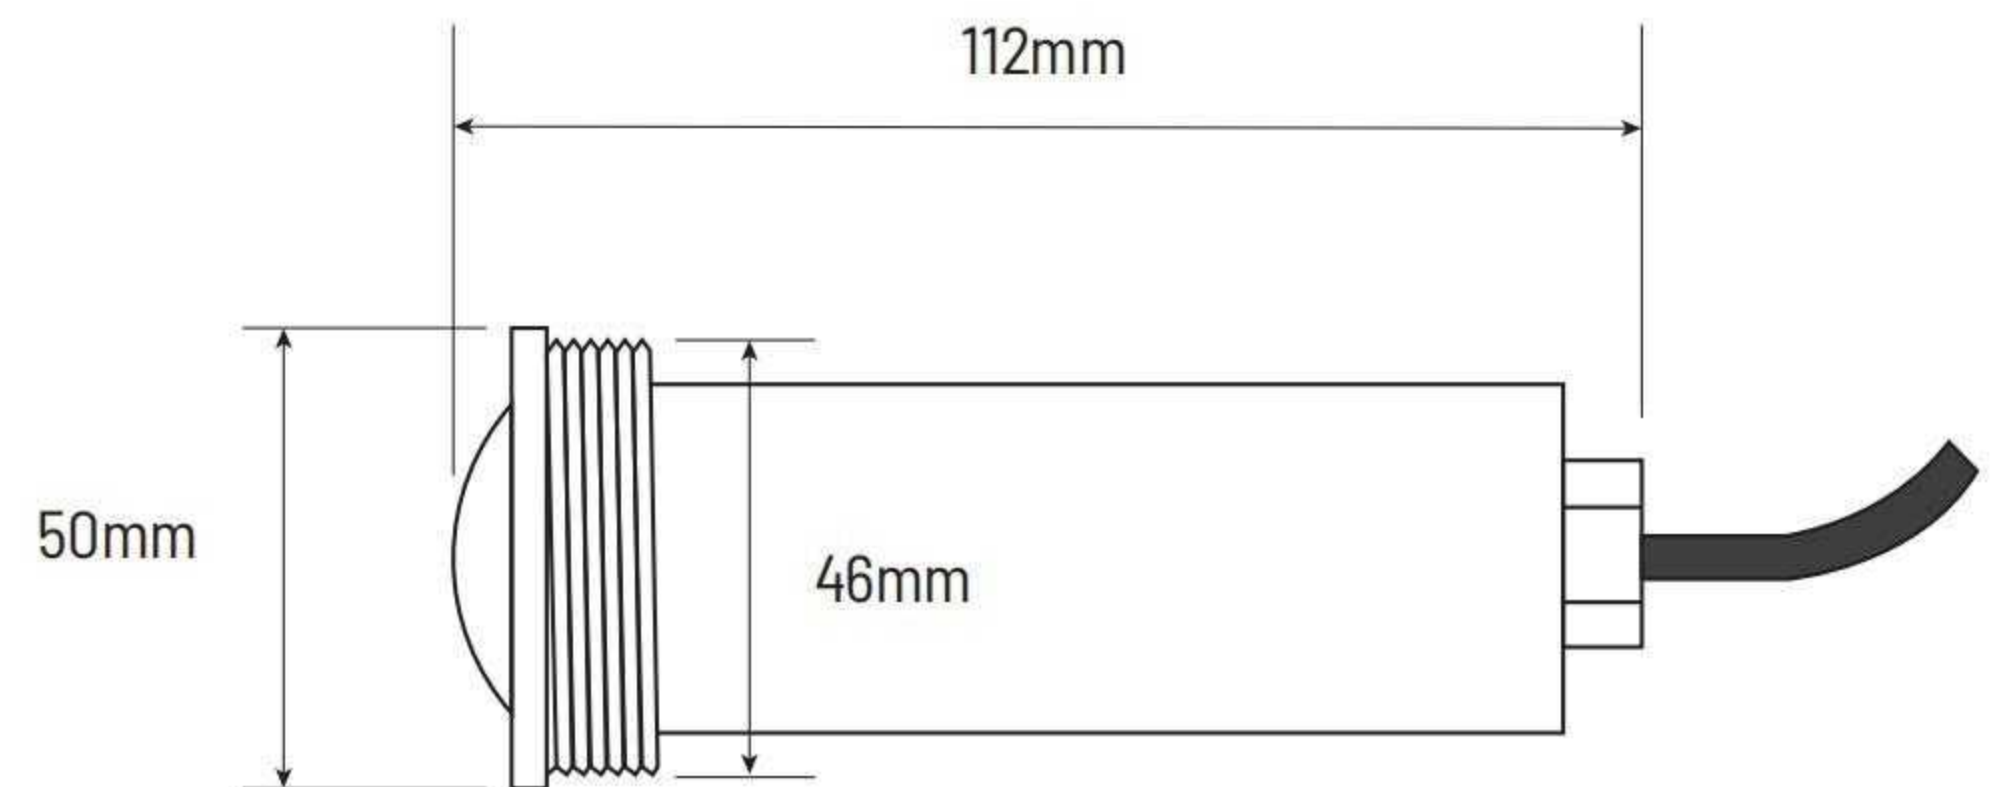

Features

- ABS frame
- SMD5050 LED, color mixed better
- Multiple installation methods
  For concrete, W/WO niche
- Filled with epoxy resin, IP68