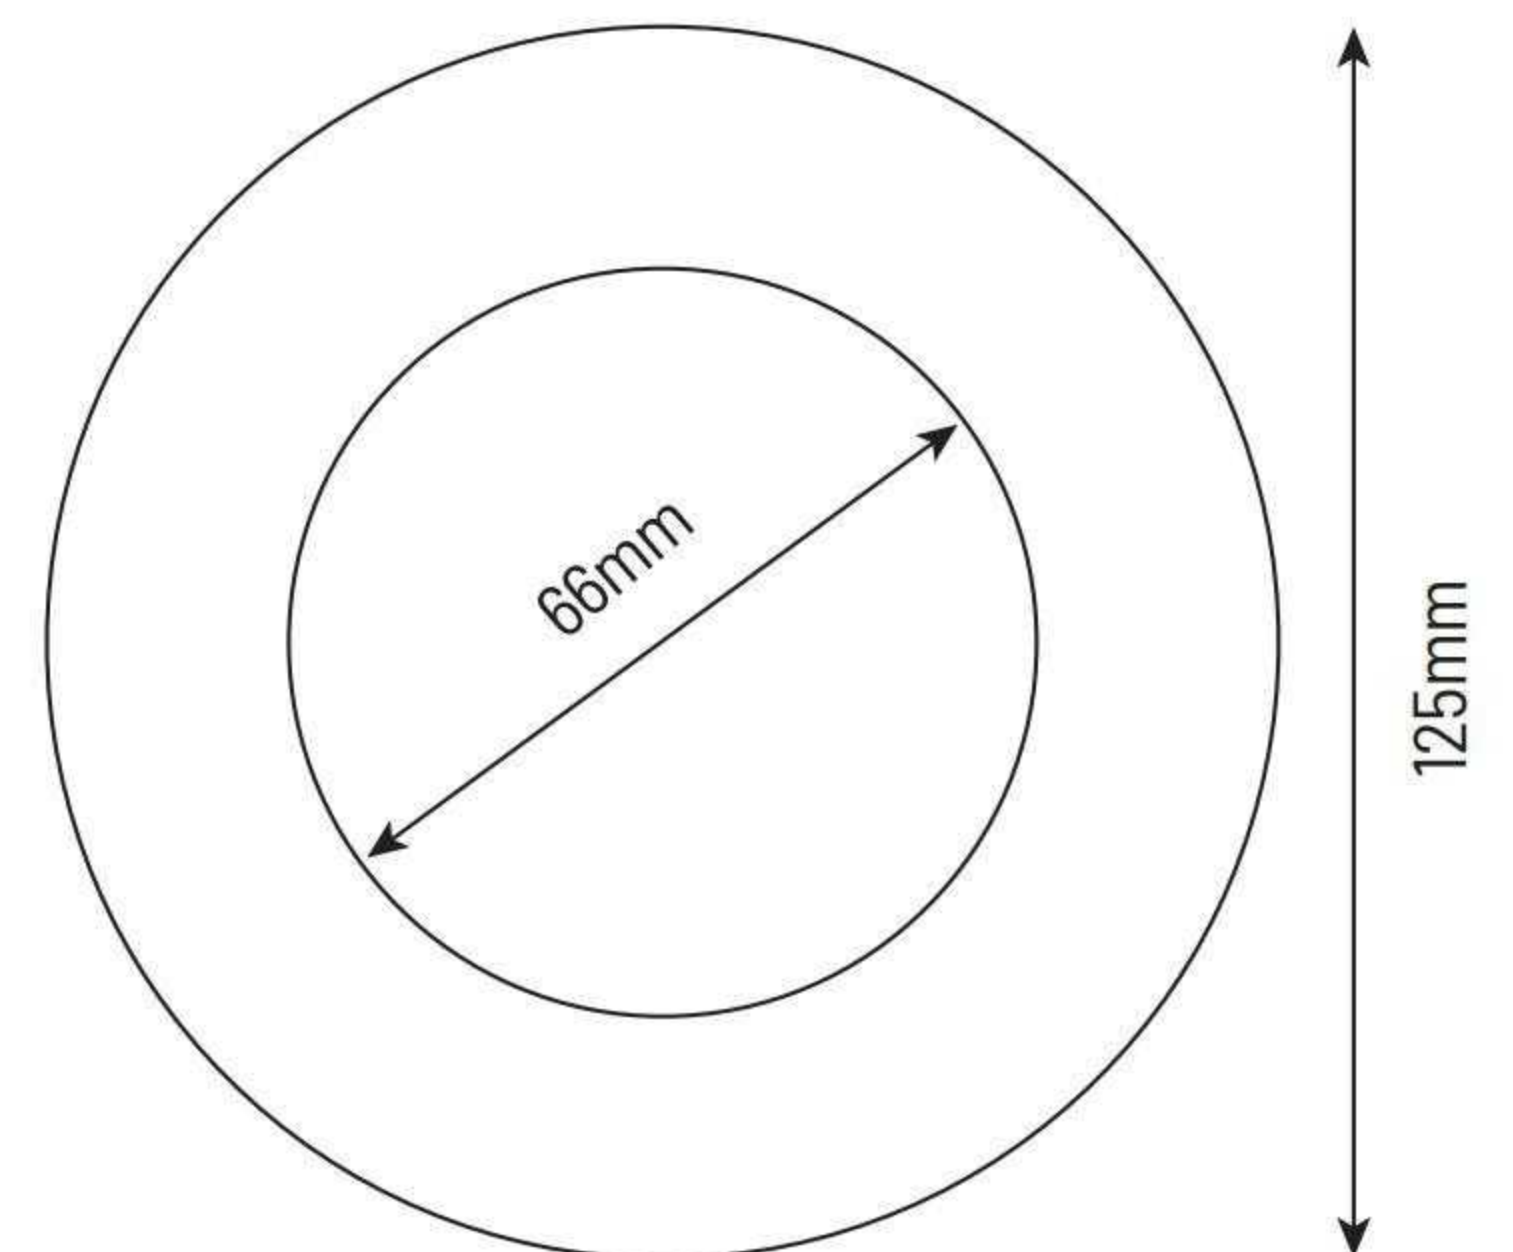

Code : W2010 / W2011 / W2012

ABS Frame + PC cover , filled with epoxy resin

W2012

W2011

W2010

Code : W2010 / 2011 / W2012

W2010 SMD5050 LED

Product Parameters

CODE	Volt	Power	LED	Qty	Lumens				Remarks
					WHT	DW	RGB	RGBW	
W2010	DC12V	9W	SMD3030	9pcs	800lm	/	400lm	/	RGB control way External control
		9W	SMD5050	36pcs	900lm	/	450lm	/	
W2011	DC12V	6W	SMD3030	6pcs	500lm	/	250lm	/	
W2012	DC12V	3W	SMD3030	3pcs	280lm	/	150lm	/	

Code : M1005

ABS Frame (Size 105mm)

Features

- * ABS frame
- * SMD5050 LED, color mixed better
- * Multiple installation methods
For concrete, W/WO niche
- * Filled with epoxy resin, IP68

Product Parameters

CODE	Volt	Power	LED	Qty	Lumens				Remarks
					WHT	DW	RGB	RGBW	
M1005	AC12V	5W	SMD5050	18pcs	350lm	/	180lm	/	RGB control way A. On/Off control
		8W	SMD5050	30pcs	600lm	/	250lm	/	

Code : M1003

1.5 inch

PC body , nicheless SPA light,
for 1.5inch outlet