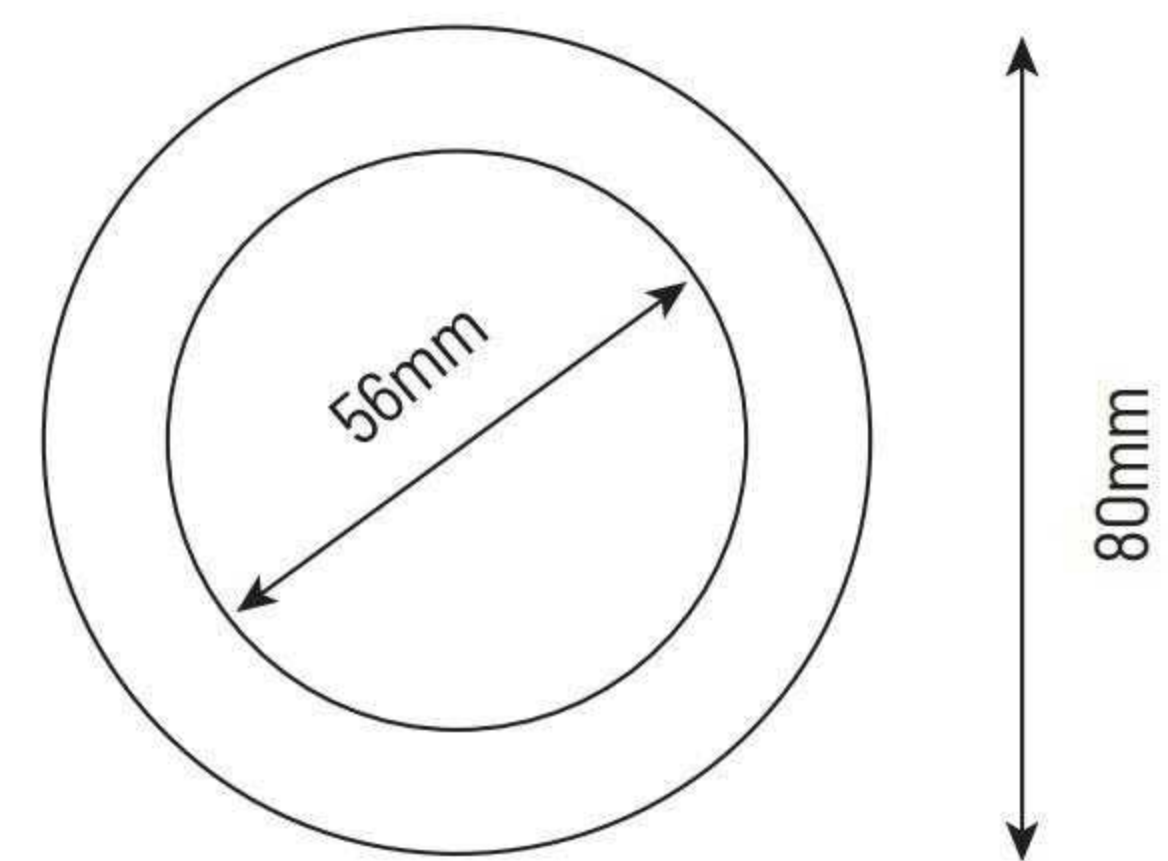

Code : W2010 / W2011 / W2012

ABS Frame + PC cover , filled with epoxy resin

W2010